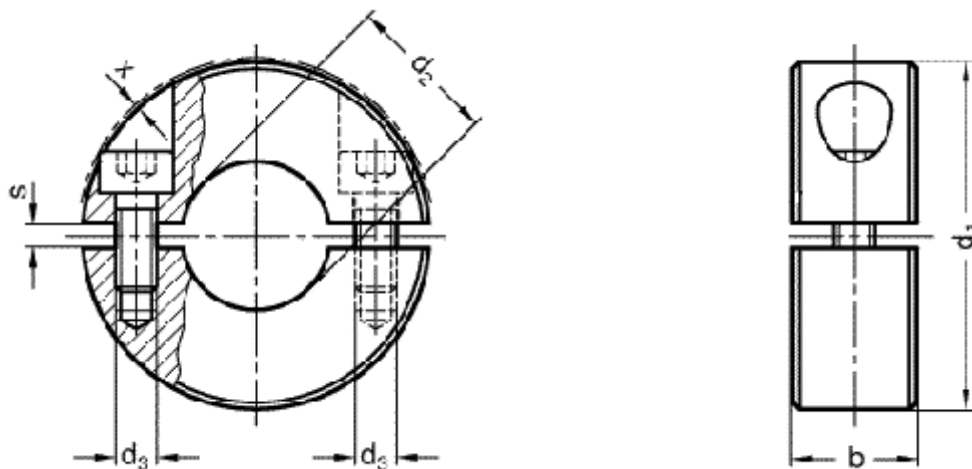

Data Sheet

Article number: 20707260B35NI

Description: E+G Stainless steel split set GN 707.2-60-B35-NI
, 2-pieces

Measures

$b = 15$
 $d_1 = 60$
 $d_2 = B\ 35$
 $d_3 = M6$
 $s = 4$
 $x = 0.4$